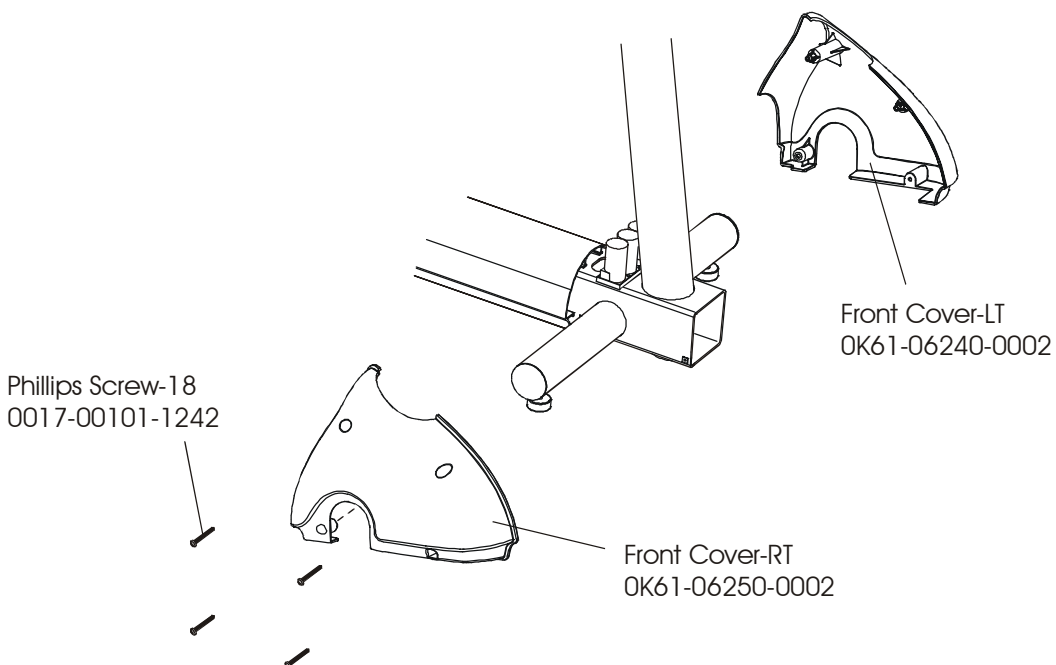

S/N XTG10000 and UP

**91XW CROSS-TRAINER**

**91XW-0XXX-01**

**ANTI LIFT BRACKET & OUTER PEDAL COVERS**

**S/N XTG10000 and UP**

CLEVIS & FRONT FRAME COVERS

S/N XTG10000 and UP

PEDAL LEVER ASSEMBLY